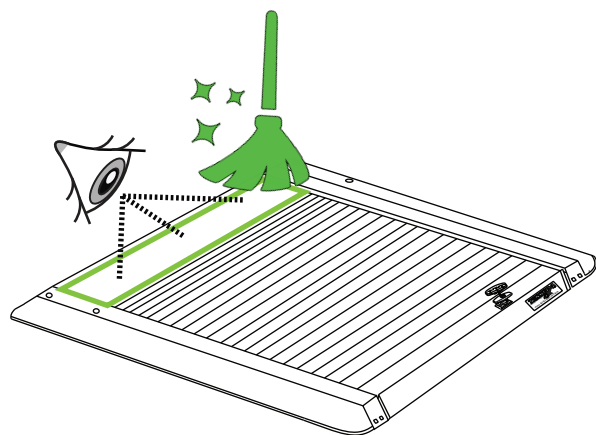

WURTH 0890 222