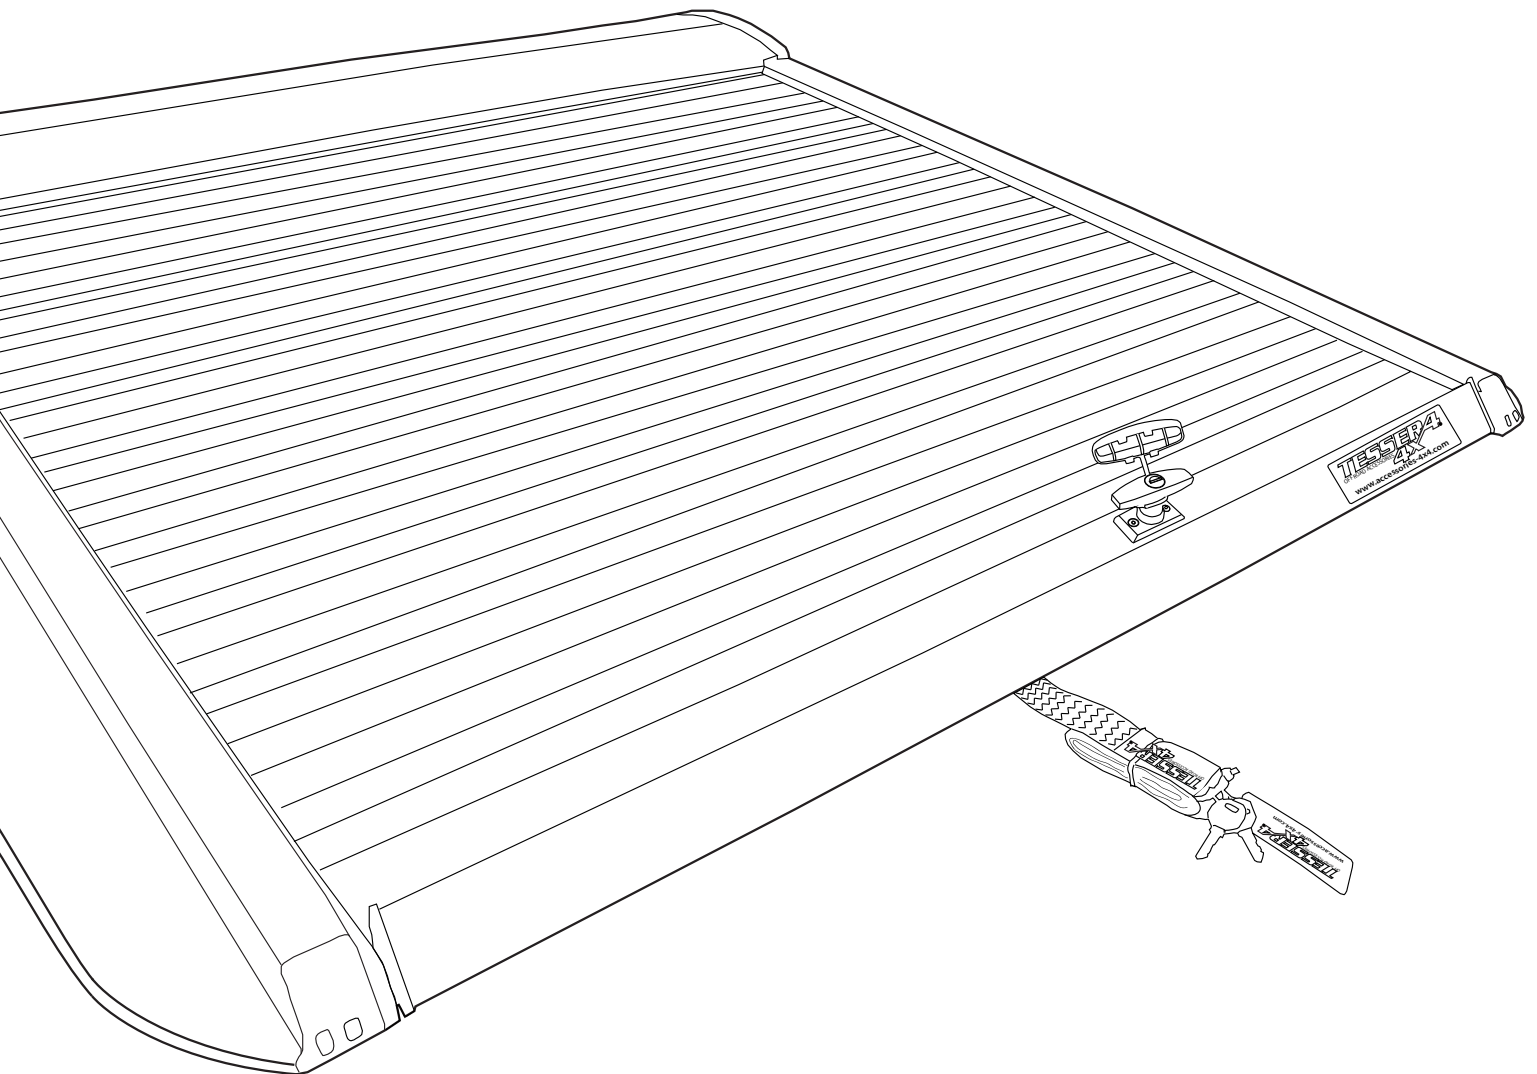

A)

B)

Aluminum Roller Lid-Shutter (SOT-ROLL Series by Tessera4x4)

Customer Service: +30 (210) 5541161, +30 (210) 5541154 (08:00 - 16:00 EET)

Fax: +30 (210) 5541443

Support department: info@gianso.gr

Website: www.accessories-4x4.com