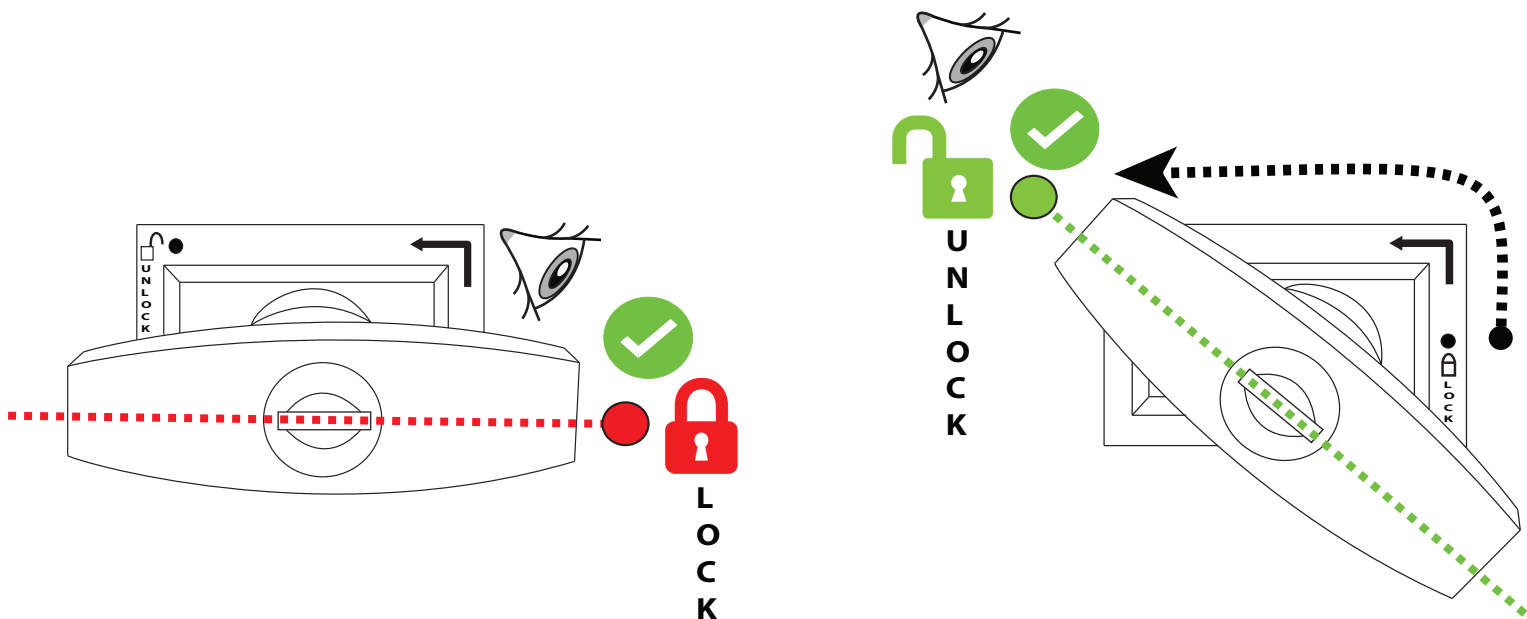

WURTH 0890 222