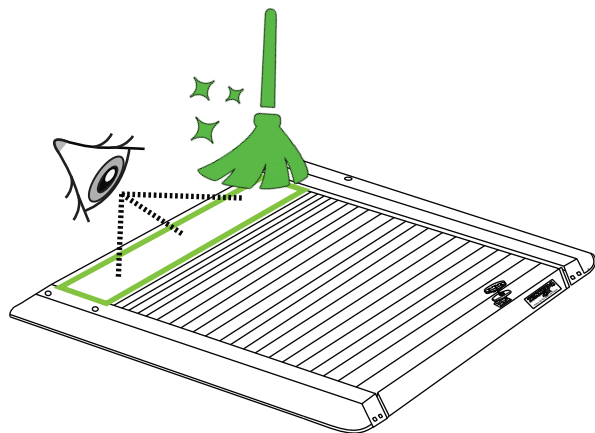

WURTH 0890 222