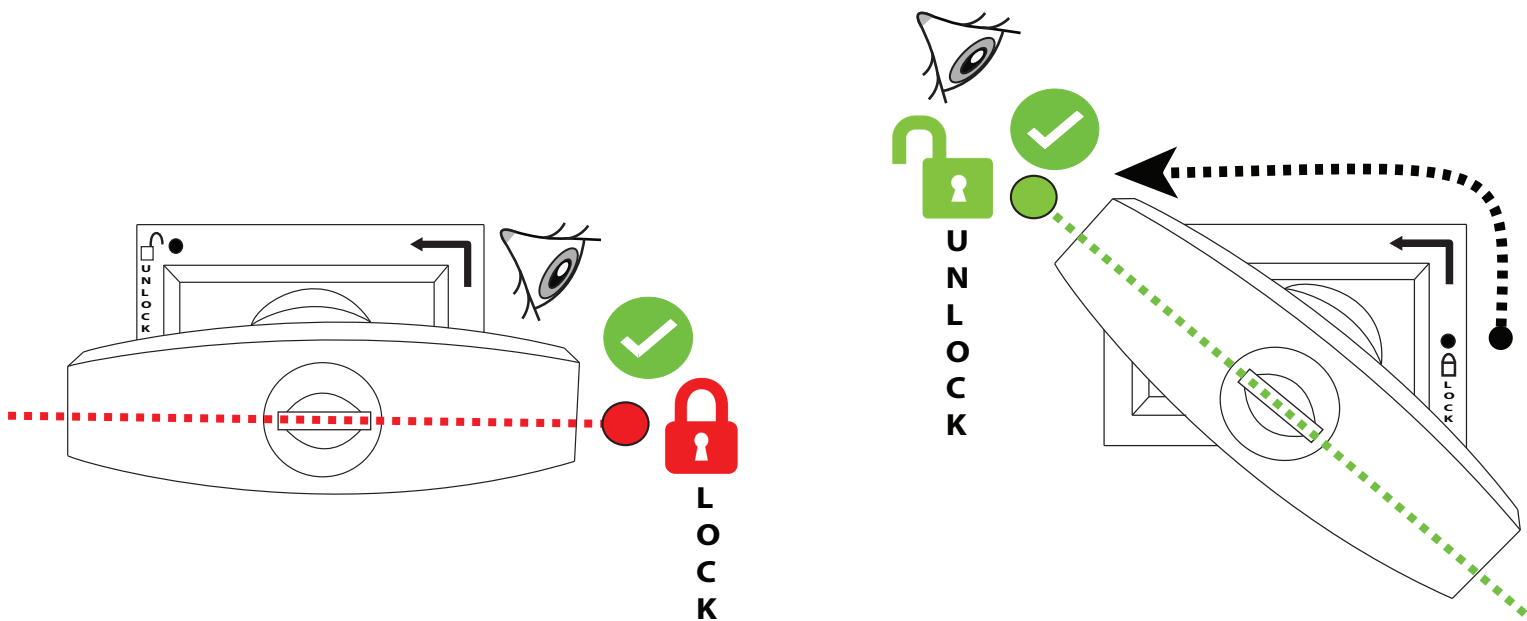

WURTH 0890 222