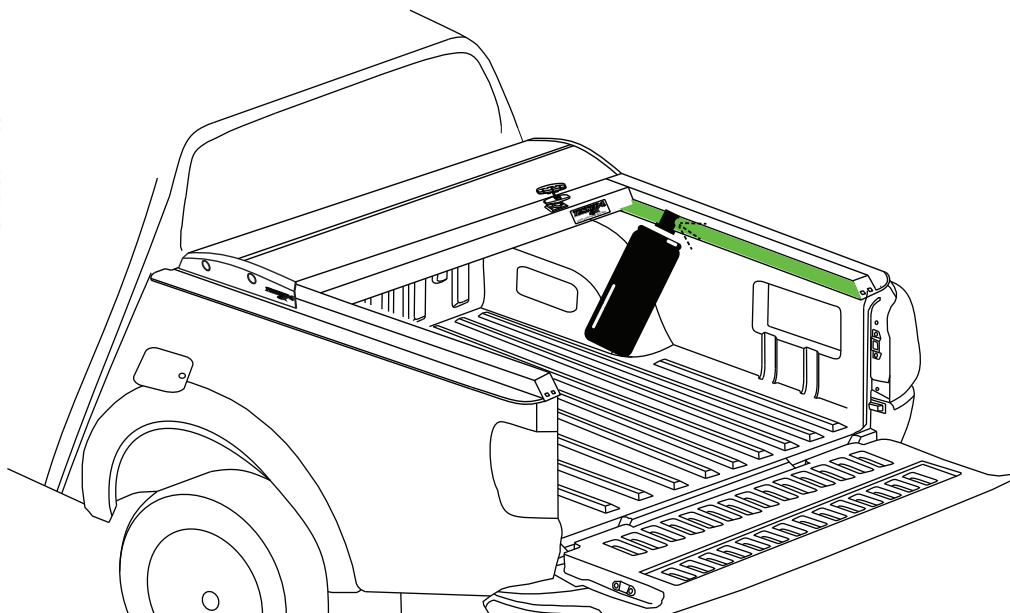

WURTH 0890 222