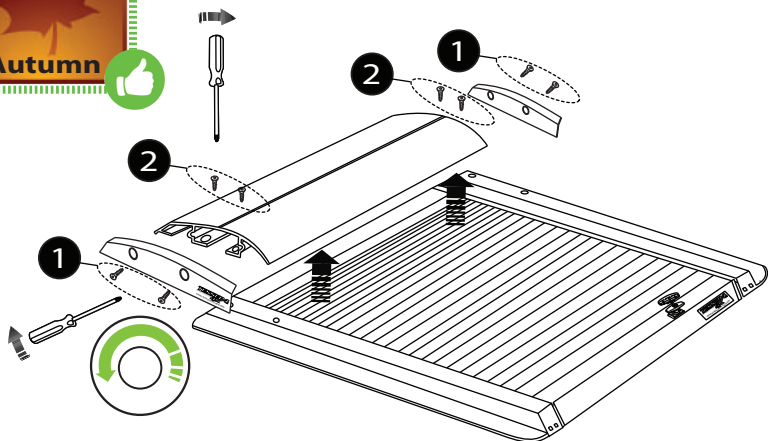

WURTH 0890 222